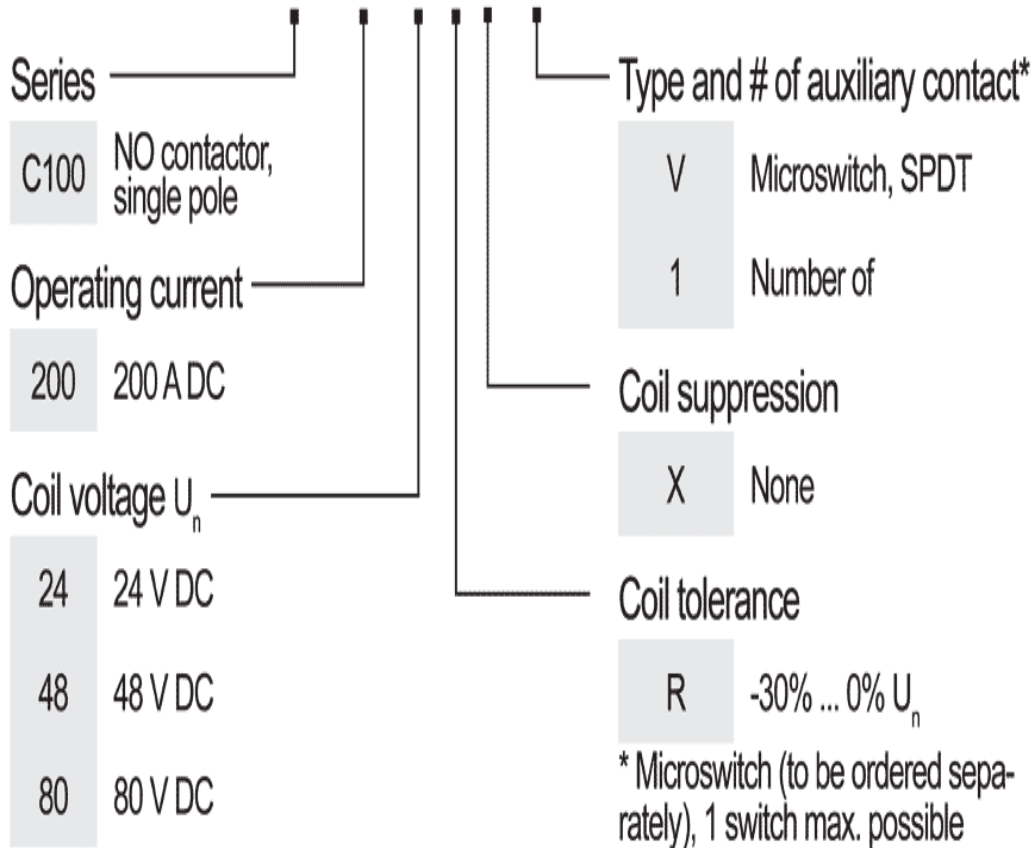

İMAJ TEKNİK
ELEKTRİK ELEKTRONİK MALZ. SAN. VE TİC. LTD. ŞTİ.

Ordering code: Contactor for battery voltages

Example: **C100/200 24RX-V1**

Special variant

If you need a special variant of the contactor, please do not hesitate to contact us.